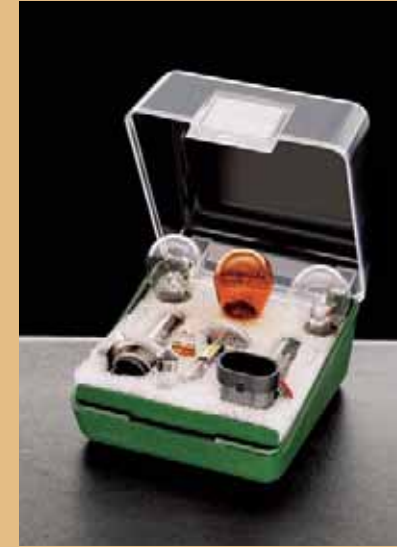

Spare bulb set (BDB 600 001A for cars with conventional headlamps, BDB 600 002A for xenon headlamps)