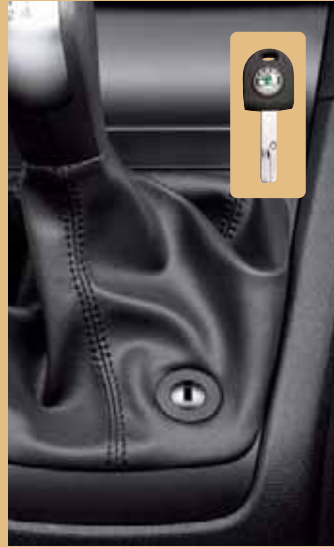

MANY MINOR ITEMS...

... ARE DECISIVE FOR THE SAFETY AND PROTECTION OF A CAR

Mechanical drive locking system (DVC 600 001 for manual transmission – see picture, DVC 600 003 for automatic transmission)