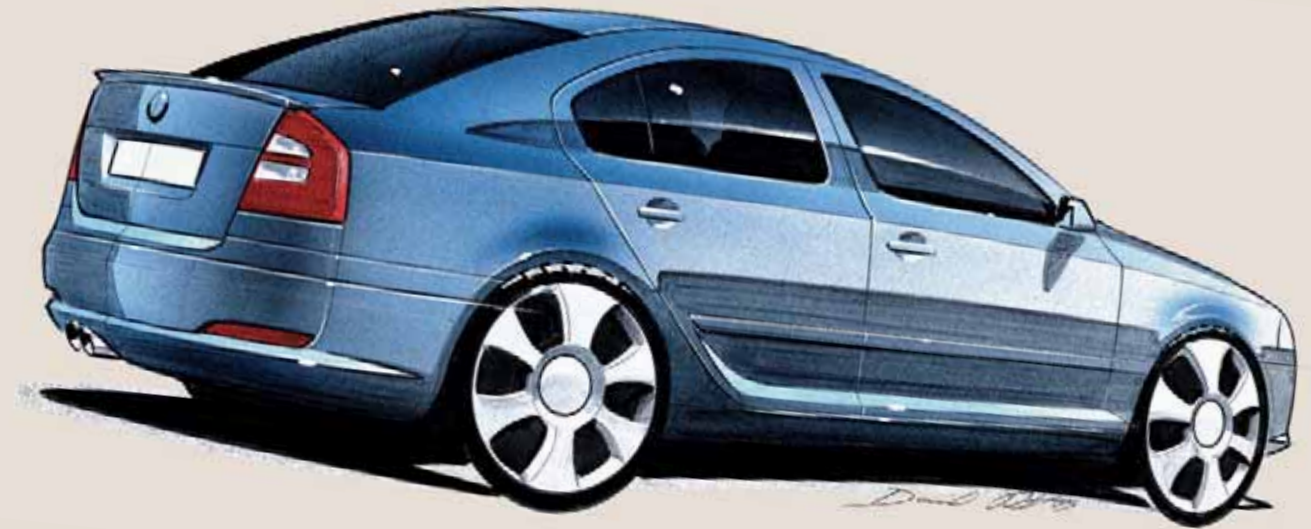

YOUR DECISIVE STEP...

... ON THE ROAD TO ORIGINALITY

If you have already bought a Škoda car, you couldn't have made a better decision. Even in its standard equipment version, your Octavia offers you elements underlining safety and functionality, and also details emphasising the attractive design. We are aware however that your requirements for a car's equipment can be highly specific, because every person or family has an entirely different lifestyle. Therefore we are offering you Škoda Genuine Accessories. With this equipment you can adapt your car to your lifestyle and make it into an original which will conform precisely to your requirements.

In view of the fact that Škoda Genuine Accessories are a logical addition to, and an expansion of the standard and extra equipment, you can be wholly sure that the selected product is intended directly for your car and has been approved by Škoda Auto. The other advantages are: long life, safety, original technical solutions, precision of fit and preservation of your car's warranty. In addition to Škoda Genuine Accessories, each authorised Škoda partner also provides qualified advice and servicing with verified quality.

CONTENTS

- INTRODUCTION 2
- SPORT & DESIGN 4
- MUSIC & COMMUNICATION .. 12
- COMFORT & UTILITY 16
- TRANSPORT 22
- SAFETY 28